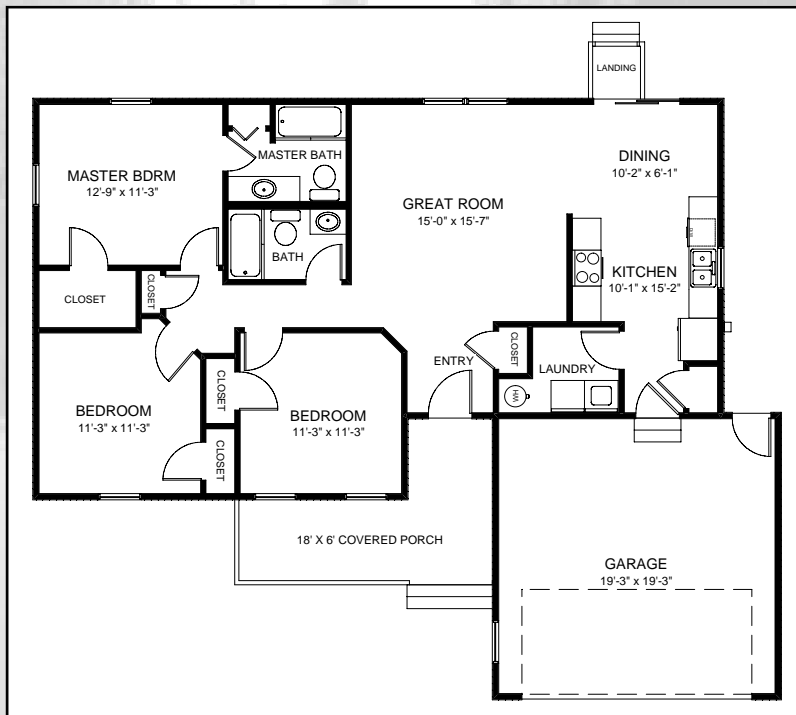

Riverland

Building Company

THE SHAMROCK

1212 SQ. FT. RANCH W/GARAGE

FIRST FLOOR PLAN

All information contained herein was accurate at the time of publication. We reserve the right to make changes in design, features and options and or discontinue models without notice or obligation. Floor plan dimensions and square footage are approximate. ©2005 on floor plans and elevations.