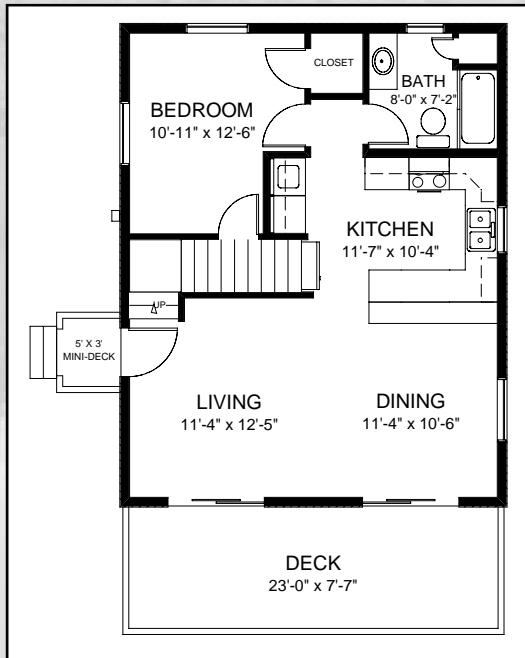

Riverland

Building Company

THE LINWOOD

1 127 SQ. FT. CHALET

FIRST FLOOR PLAN

SECOND FLOOR PLAN

All information contained herein was accurate at the time of publication. We reserve the right to make changes in design, features and options and or discontinue models without notice or obligation. Floor plan dimensions and square footage are approximate. ©2005 on floor plans and elevations.