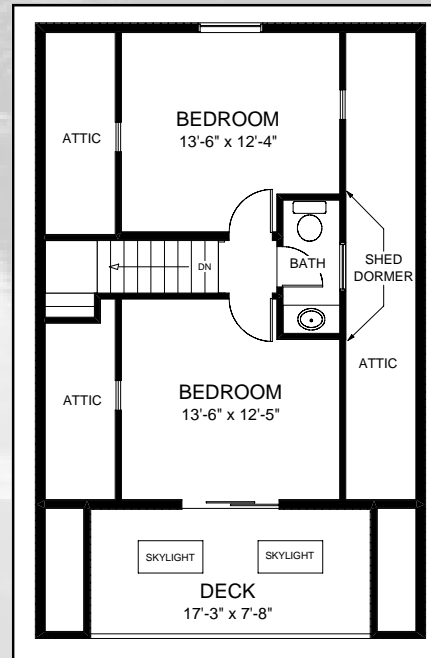

Riverland

Building Company

THE LINWOOD

1 127 SQ. FT. CHALET

FIRST FLOOR PLAN

SECOND FLOOR PLAN

All information contained herein was accurate at the time of publication. We reserve the right to make changes in design, features and options and or discontinue models without notice or obligation. Floor plan dimensions and square footage are approximate. ©2005 on floor plans and elevations.