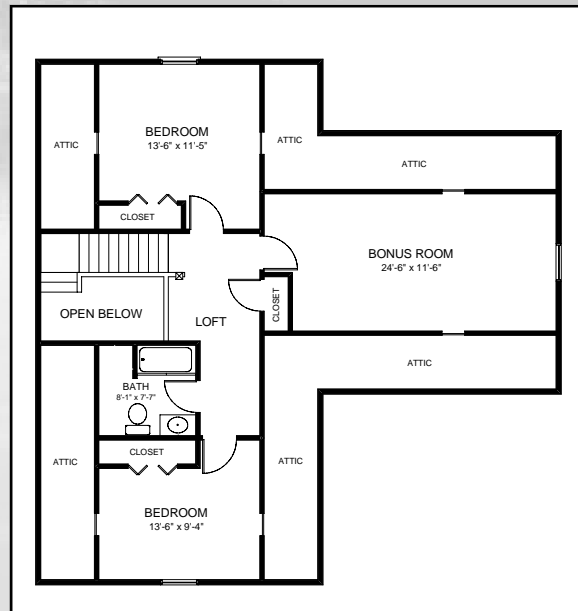

Riverland

Building Company

THE HOUGHTON

1799 SQ. FT. CHALET W/GARAGE

FIRST FLOOR PLAN

SECOND FLOOR PLAN

All information contained herein was accurate at the time of publication. We reserve the right to make changes in design, features and options and or discontinue models without notice or obligation. Floor plan dimensions and square footage are approximate. ©2005 on floor plans and elevations.