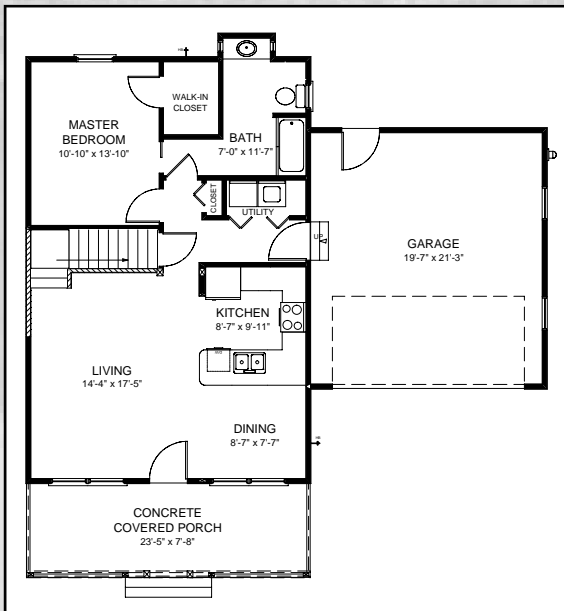

Riverland

Building Company

THE HOUGHTON

1799 SQ. FT. CHALET W/GARAGE

FIRST FLOOR PLAN

SECOND FLOOR PLAN

All information contained herein was accurate at the time of publication. We reserve the right to make changes in design, features and options and or discontinue models without notice or obligation. Floor plan dimensions and square footage are approximate. ©2005 on floor plans and elevations.