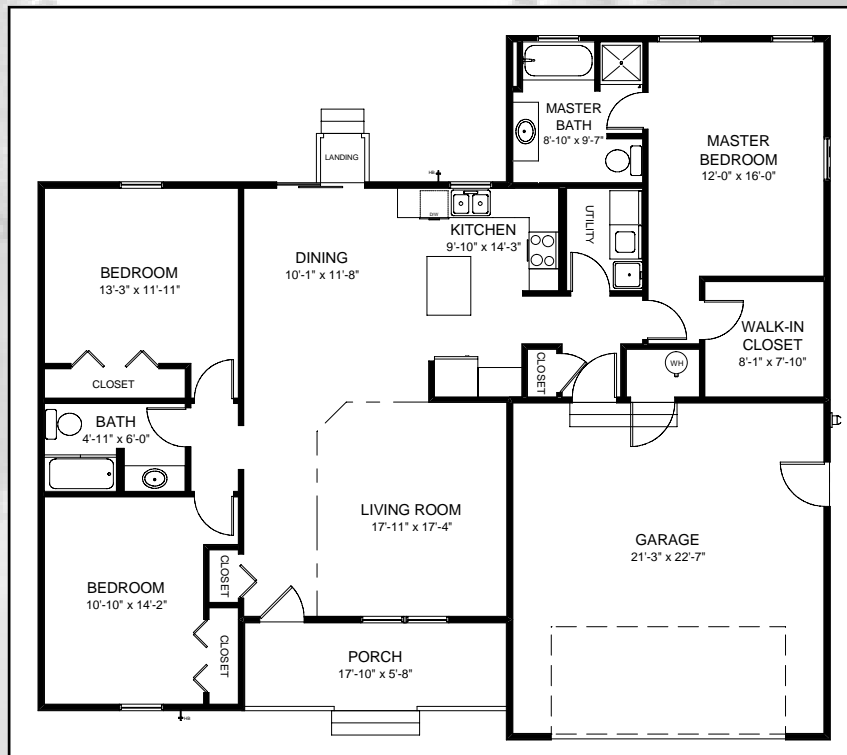

Riverland

Building Company

THE GREENBUSH

1594 SQ. FT. RANCH W/GARAGE

FIRST FLOOR PLAN

All information contained herein was accurate at the time of publication. We reserve the right to make changes in design, features and options and or discontinue models without notice or obligation. Floor plan dimensions and square footage are approximate. ©2005 on floor plans and elevations.