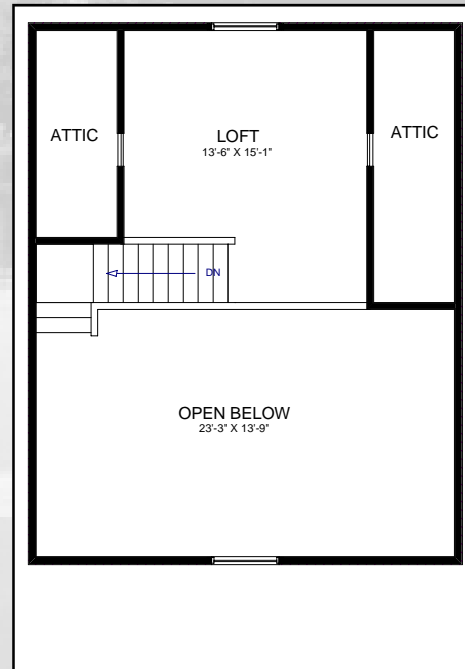

Riverland

Building Company

THE AU SABLE

924 SQ. FT. CHALET

All information contained herein was accurate at the time of publication. We reserve the right to make changes in design, features and options and or discontinue models without notice or obligation. Floor plan dimensions and square footage are approximate. ©2005 on floor plans and elevations.