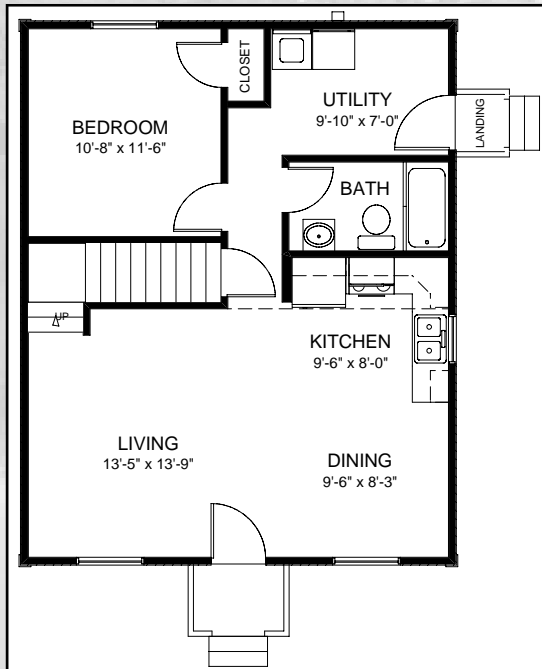

Riverland

Building Company

THE AU SABLE

924 SQ. FT. CHALET

All information contained herein was accurate at the time of publication. We reserve the right to make changes in design, features and options and or discontinue models without notice or obligation. Floor plan dimensions and square footage are approximate. ©2005 on floor plans and elevations.